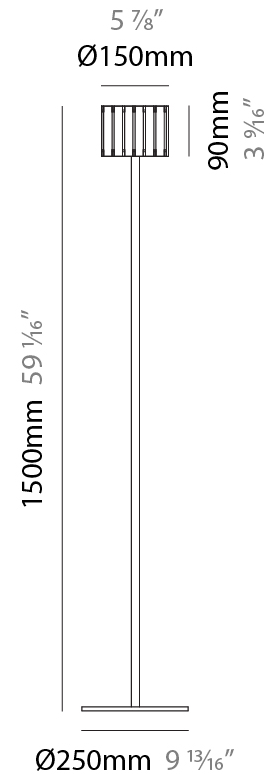

PROJECT	
TYPE	
SPECIFIER	
QUANTITY	
DATE	

LUZ OCULTA WOOD PORTABLE

D54034- -

base number	Finish Options	Finish Options

1. To build a product code in our configurator select the specify button on the base model # product page
2. To build a manual product code on this datasheet choose from the options listed below in blue font and add the suffix to the base model #

GENERAL

Series: Luz Oculata
Subseries: Luz Oculata Wood
Brand: Fambuena
Division: Design
Mounting Type: Portable
Mounting Location: Floor
Subcategory: Floor

PHYSICAL

Shape: Cylinder
Diameter (mm): 150
Diameter (in): 5 7/8
Height (mm): 1500
Height (in): 59 1/16
Light Distribution: Direct / Indirect
Fixture Finish: DOW / NAT
Holder Finish: BRA / BRZ
Fixture Material: Metal / Wood
Upon Request: Bolt Down

ELECTRICAL

Number of Lamps: 1
Lamp Type: LED Retrofit
Lamp Shape: T4
Bulb Included: Bulb Not Included
Max. Wattage Per Lamp (W): 3
Lamp Base: G9
Input Voltage (V): 120

LED

OPTICAL

RATINGS AND CERTIFICATIONS

Certified By: Certified for North American Standards
IP rating: IP20