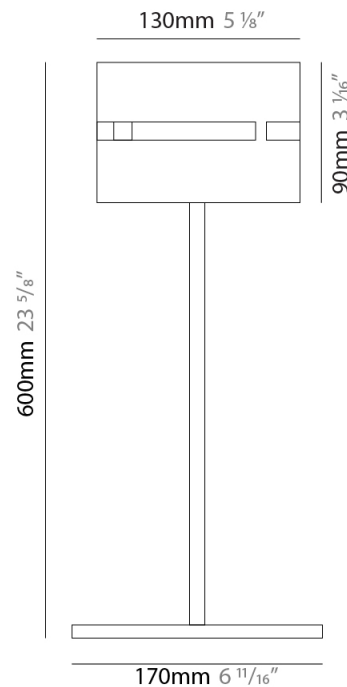

LUZ OCULTA METAL PORTABLE

D54026-

base number   Finish
Options

1. To build a product code in our configurator select the specify button on the base model # product page
2. To build a manual product code on this datasheet choose from the options listed below in blue font and add the suffix to the base model #

GENERAL

Series: Luz Oculta
Subseries: Luz Oculta Metal
Brand: Fambuena
Division: Design
Mounting Type: Portable
Mounting Location: Table
Subcategory: Table

PHYSICAL

Shape: Cylinder
Diameter (mm): 120
Diameter (in): 4 ¾
Height (mm): 500
Height (in): 19 11/16
Light Distribution: Direct / Indirect
Fixture Finish: [BRA](#) / [BRZ](#) / [ABR](#)
Fixture Material: Metal
Upon Request: Bolt Down

ELECTRICAL

Number of Lamps: 1
Lamp Type: LED Retrofit
Lamp Shape: T4
Bulb Included: Bulb Not Included
Max. Wattage Per Lamp (W): 5
Lamp Base: G9
Input Voltage (V): 120

LED

OPTICAL

RATINGS AND CERTIFICATIONS

Certified By: Certified for North American Standards
IP rating: IP20

PROJECT	_____
TYPE	_____
SPECIFIER	_____
QUANTITY	_____
DATE	_____