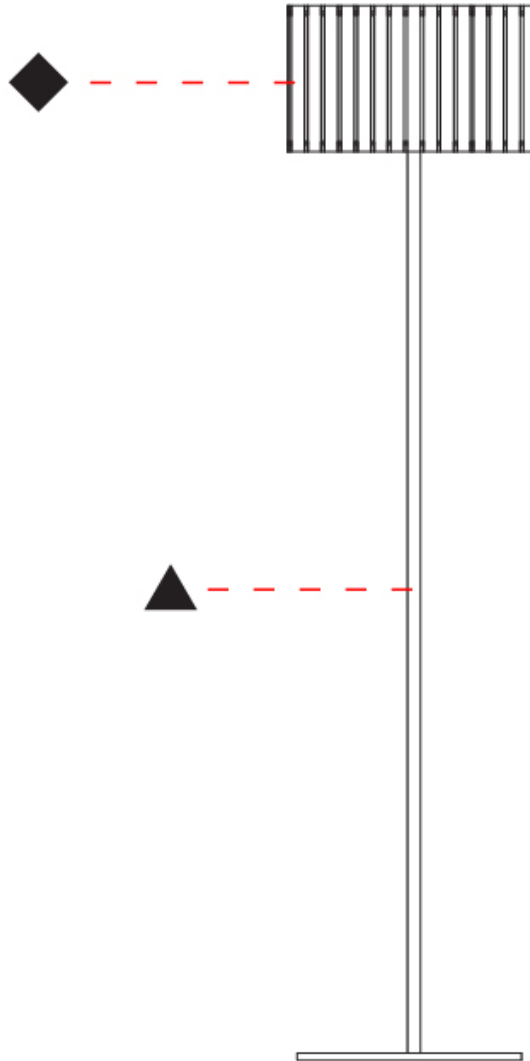

LUZ OCULTA WOOD PORTABLE

D54030-

PROJECT	_____
TYPE	_____
SPECIFIER	_____
QUANTITY	_____
DATE	_____

D