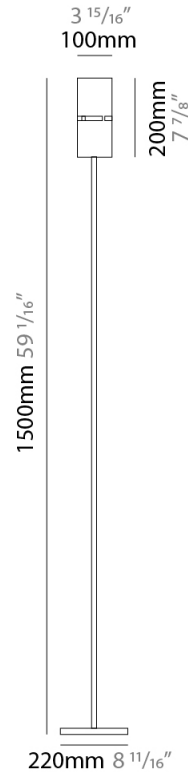

PROJECT	
TYPE	
SPECIFIER	
QUANTITY	
DATE	

LUZ OCULTA METAL PORTABLE

D54024-

base number   Finish
Options

1. To build a product code in our configurator select the specify button on the base model # product page
2. To build a manual product code on this datasheet choose from the options listed below in blue font and add the suffix to the base model #

GENERAL

Series: Luz Oculta
Subseries: Luz Oculta Metal
Brand: Fambuena
Division: Design
Mounting Type: Portable
Mounting Location: Floor
Subcategory: Floor

PHYSICAL

Shape: Cylinder
Diameter (mm): 100
Diameter (in): 3 ¹⁵/₁₆
Height (mm): 1500
Height (in): 59 ¹/₁₆
Light Distribution: Direct / Indirect
Fixture Finish: [BRA](#) / [BRZ](#) / [ABR](#)
Fixture Material: Metal
Upon Request: Bolt Down

ELECTRICAL

Number of Lamps: 1
Lamp Type: LED Retrofit
Lamp Shape: T4
Bulb Included: Bulb Not Included
Max. Wattage Per Lamp (W): 5
Lamp Base: G9
Input Voltage (V): 120

LED

OPTICAL

RATINGS AND CERTIFICATIONS

Certified By: Certified for North American Standards
IP rating: IP20